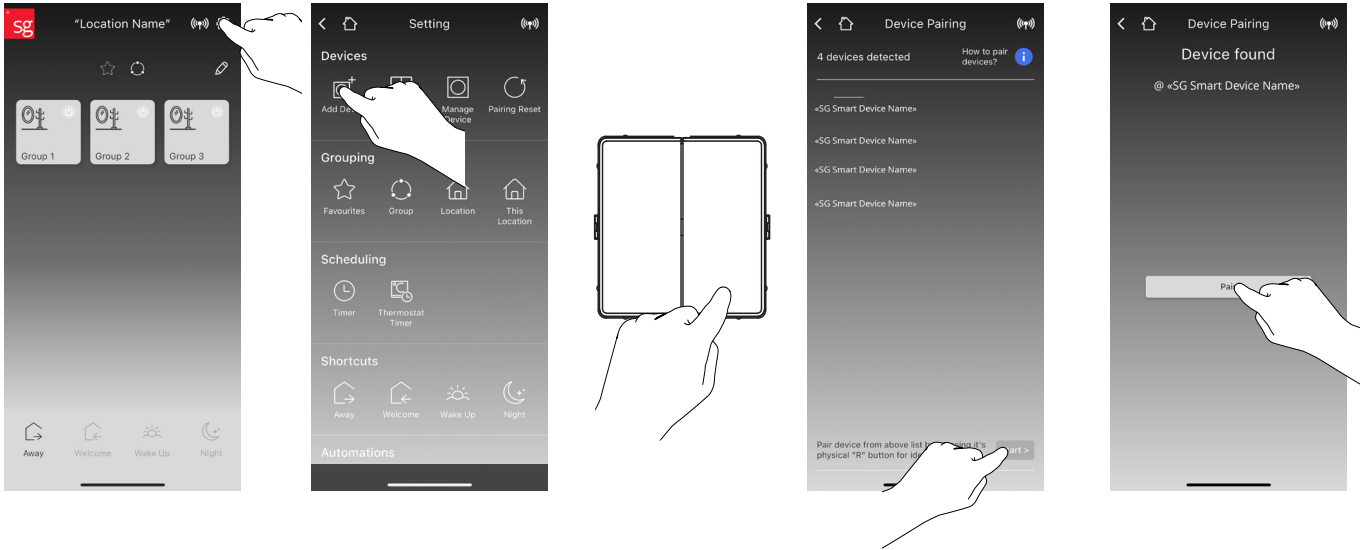

Pairing

Button Settings Smart Switch